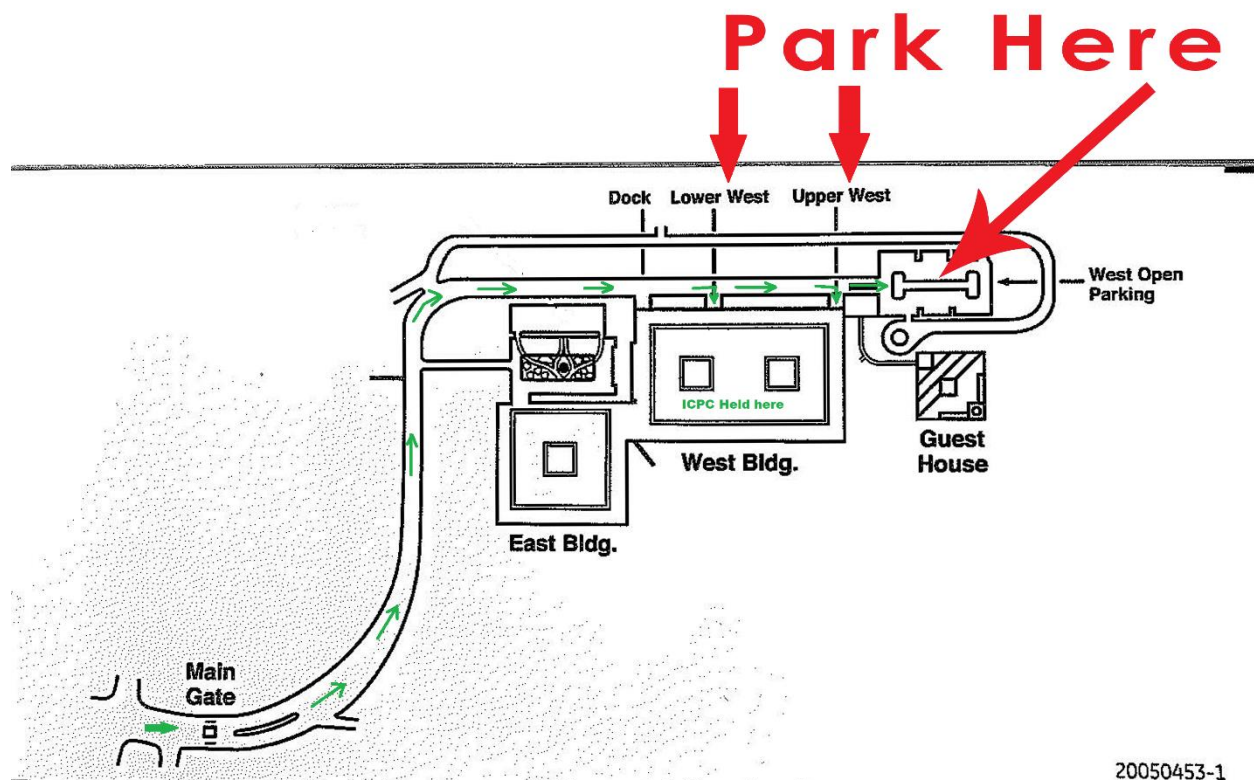

# Directions to ICPC Greater New York Regional Contest

### 3135 Easton Turnpike, Fairfield, CT

Make sure you go to WEST campus, not the main campus. It is right off exit 46 on the Merritt parkway

Go straight past the gate:

- **Cars** can park in our two-level indoor parking (“Lower West parking” and “Upper West parking”), take the elevator or stairs to level 1.
- **Buses** can park in the “West Open Parking”, walk towards the “red cube” for the building entrance. ICPC is set up right in the lobby.